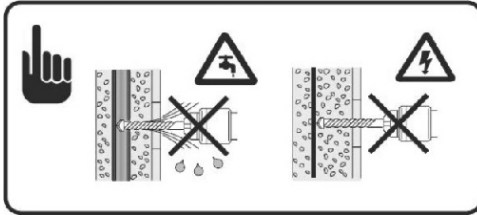

Инструкция по установке

VN-60

NO.	Designation	Pieces	NO.	Designation	Pieces
1		X1	12		X1
2		X1	13.1		X1
3		X2	13.2		X1
4		X2	14		X2
5		X1	15		X1
6	 $\varnothing 8$	X6+1	16		X2
7	 \oplus ST4X35	X6+1	17		X2
8	 \oplus ST4X10	X4+1	18		X2
9		X4+1	19	1  2 No aluminum 	X2
10	 \oplus ST4X25	X4+1	20	 A.	X2
11.1		X1		 B.1 B.2 B.3 B.4	X4 X4 X2 X2
11.2		X1	 C.1 C.2 C.3 C.4 C.5 C.6	X2 X4 X4 X8 X2 X2	
				 $\varnothing 8$  $\varnothing 3.2$	